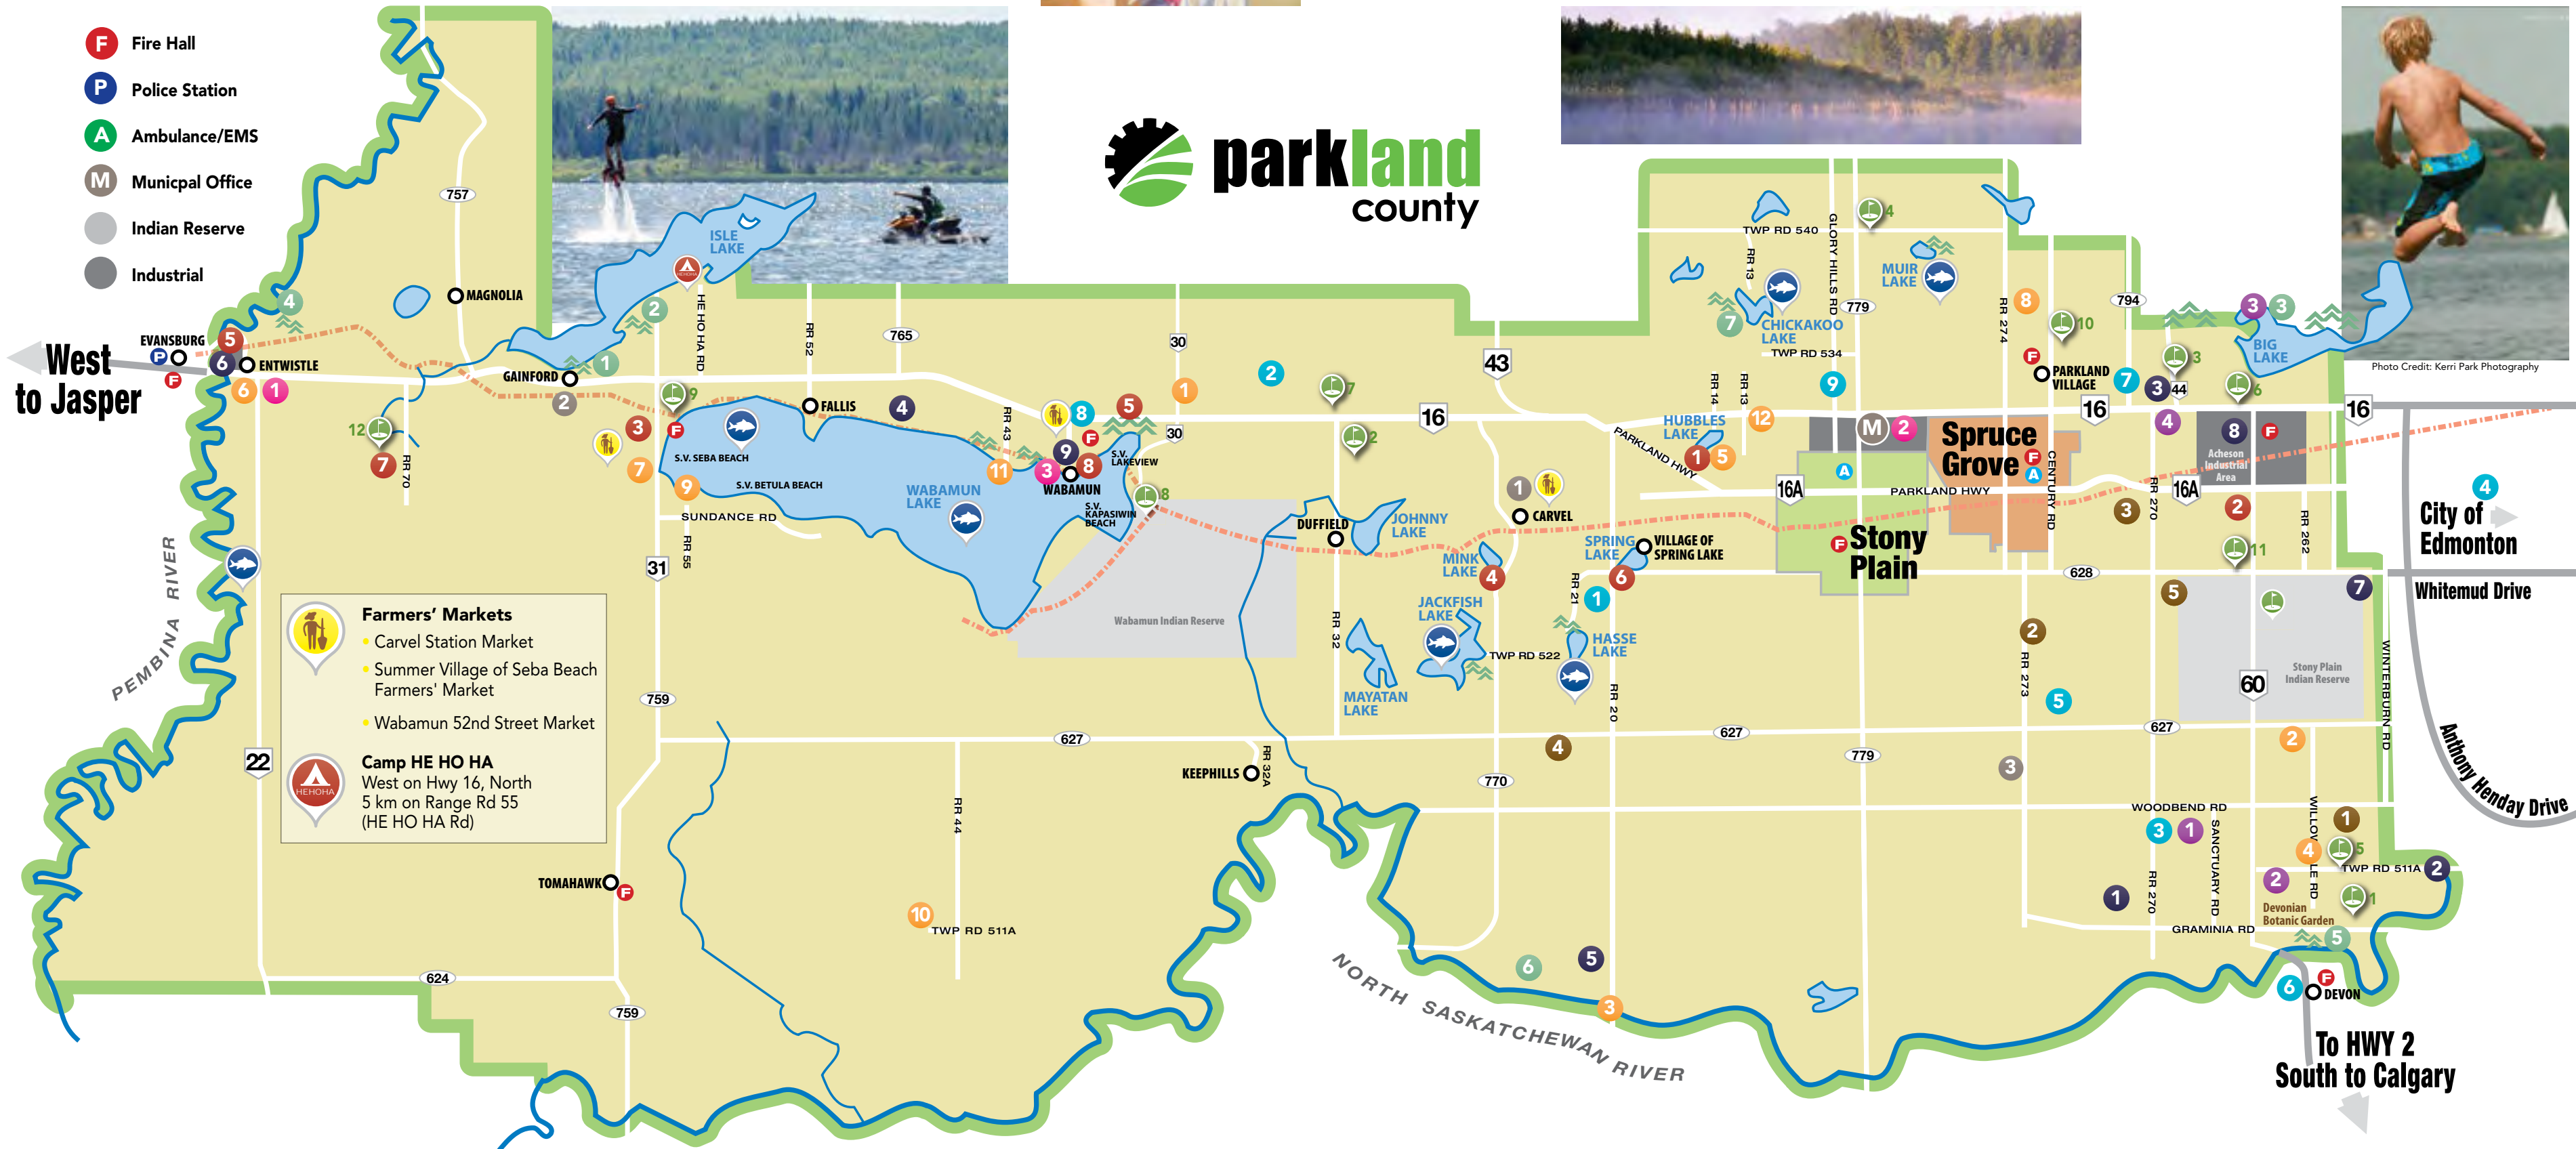

Come for the *culture*
stay for the **ADVENTURE**

In partnership with
Travel Alberta
Canada

VISITOR INFORMATION CENTRES

1. **SPRUCE GROVE & DISTRICT CHAMBER OF COMMERCE**
   Box 4210, 99 Campsite Rd., Spruce Grove, AB T7X 3B4
   T: 780.962.2561
   sprucegrovechamber.com
2. **STONY PLAIN & DISTRICT CHAMBER OF COMMERCE**
   4815 - 44 Ave., Stony Plain, AB T7Z 1V5
   T: 780.963.4545
   stonyplainchamber.com